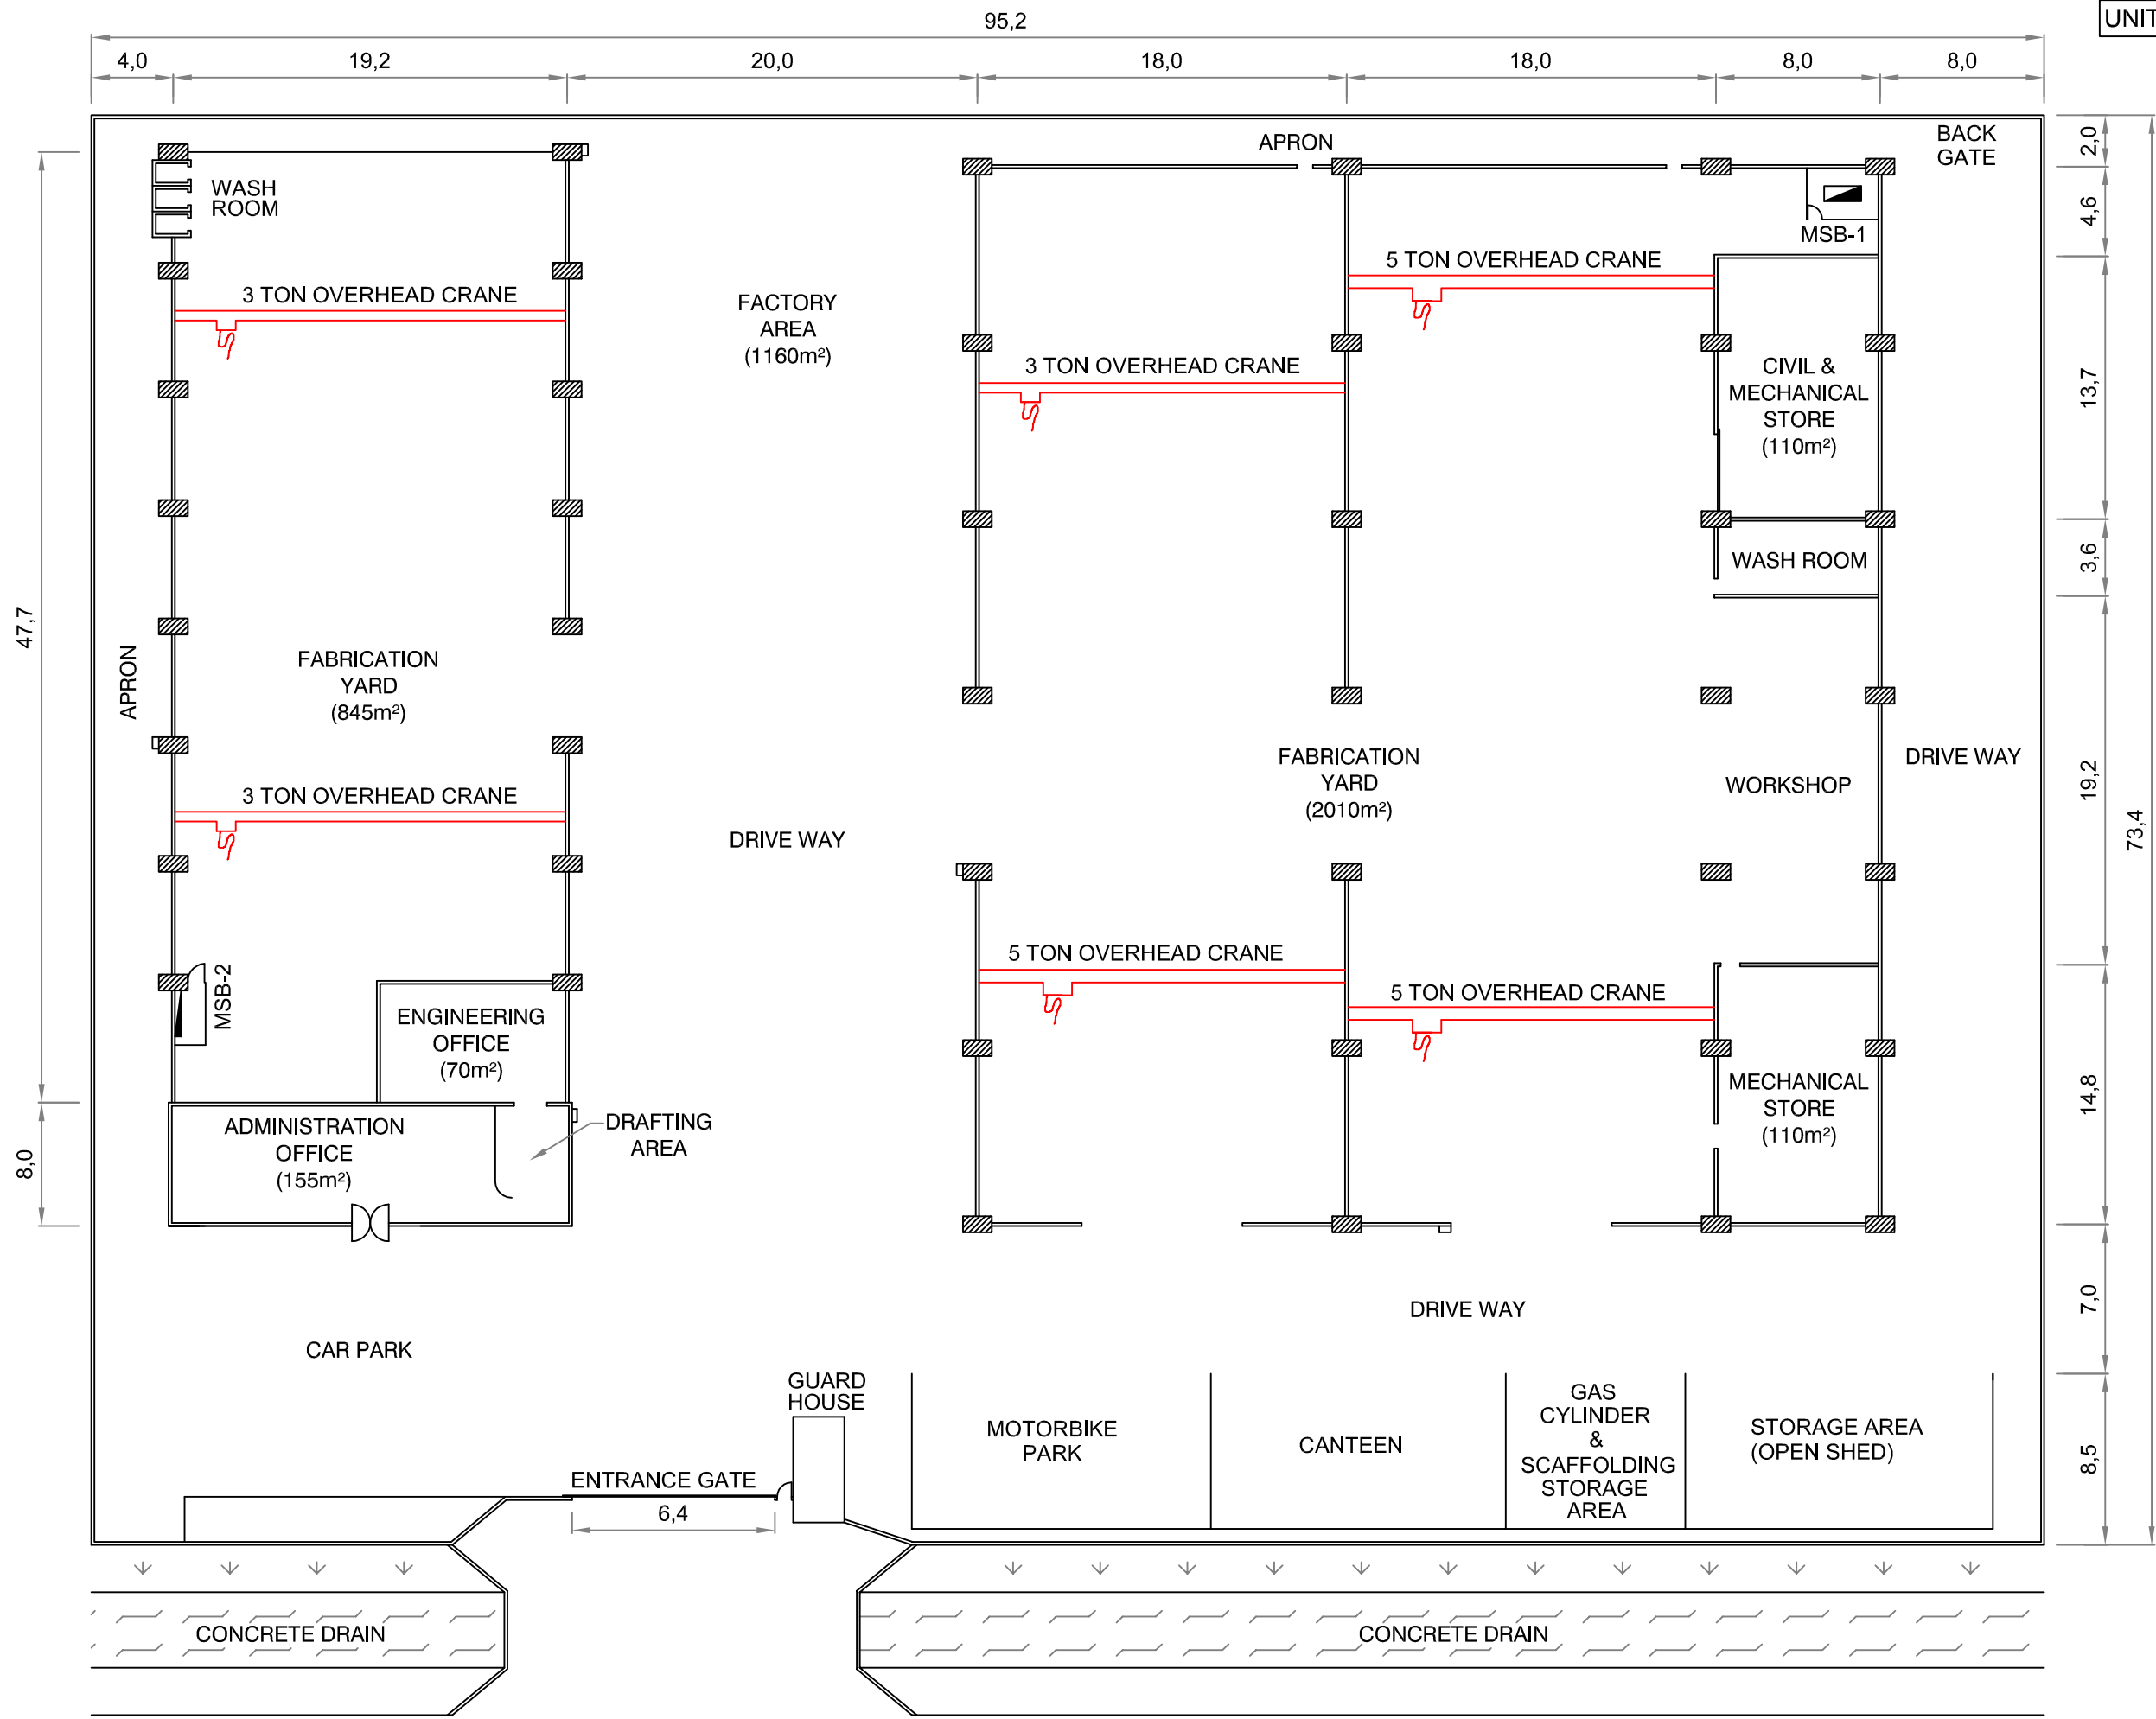

UNIT = m

PRAI INDUSTRIAL ESTATE MAIN ROAD